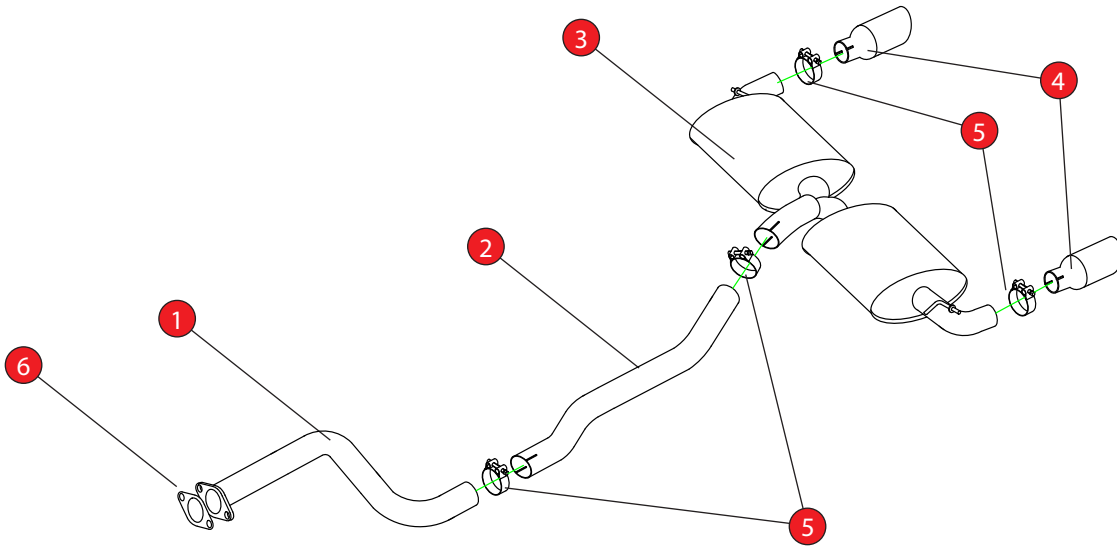

Case 10-300

CAR	Ford Focus RS Mk2 2.5T	PART NO.	SFD066C
YEAR	09-15	FIT KITS	423 FK
NOTES	Where not supplied use original fittings	FEATURES	Pipe diameter:- 76mm/3"

NO.	PART NO.	DESCRIPTION	QTY
1	1235FD	Front Pipe	1
2	1236FD	Link Pipe	1
3	1240FD	Rear Silencer	1
4	1241FDC	Tailpipe with 114mm Black Daytona trim	2
Fit Kit			
5	Z016.10062	Heavy Duty Clamp	4
6	Z033.10063	Gasket	1

DATE	26/06/2023
ISSUE	04
AUTHORISED	S Shipley

NOTE: ENSURE SCORPION SYSTEM IS CLEAR OF MOVING PARTS AND ALL ORIGINAL FUNCTIONS WORK CORRECTLY.

Checked By _____